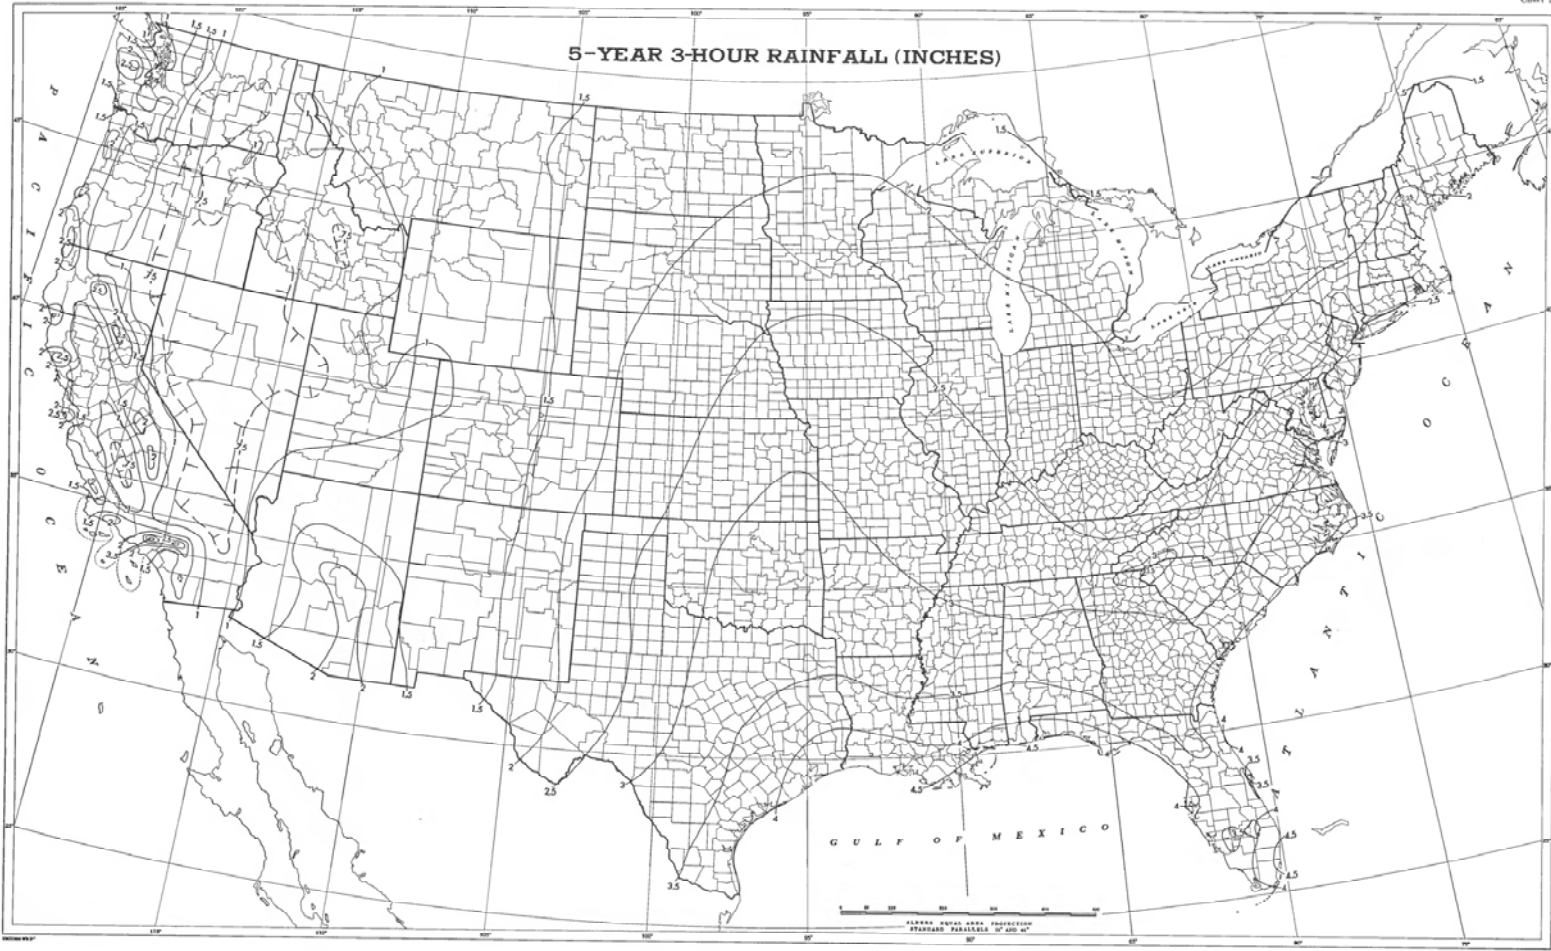

### 1-YEAR 3-HOUR RAINFALL (INCHES)

### 5-YEAR 3-HOUR RAINFALL (INCHES)