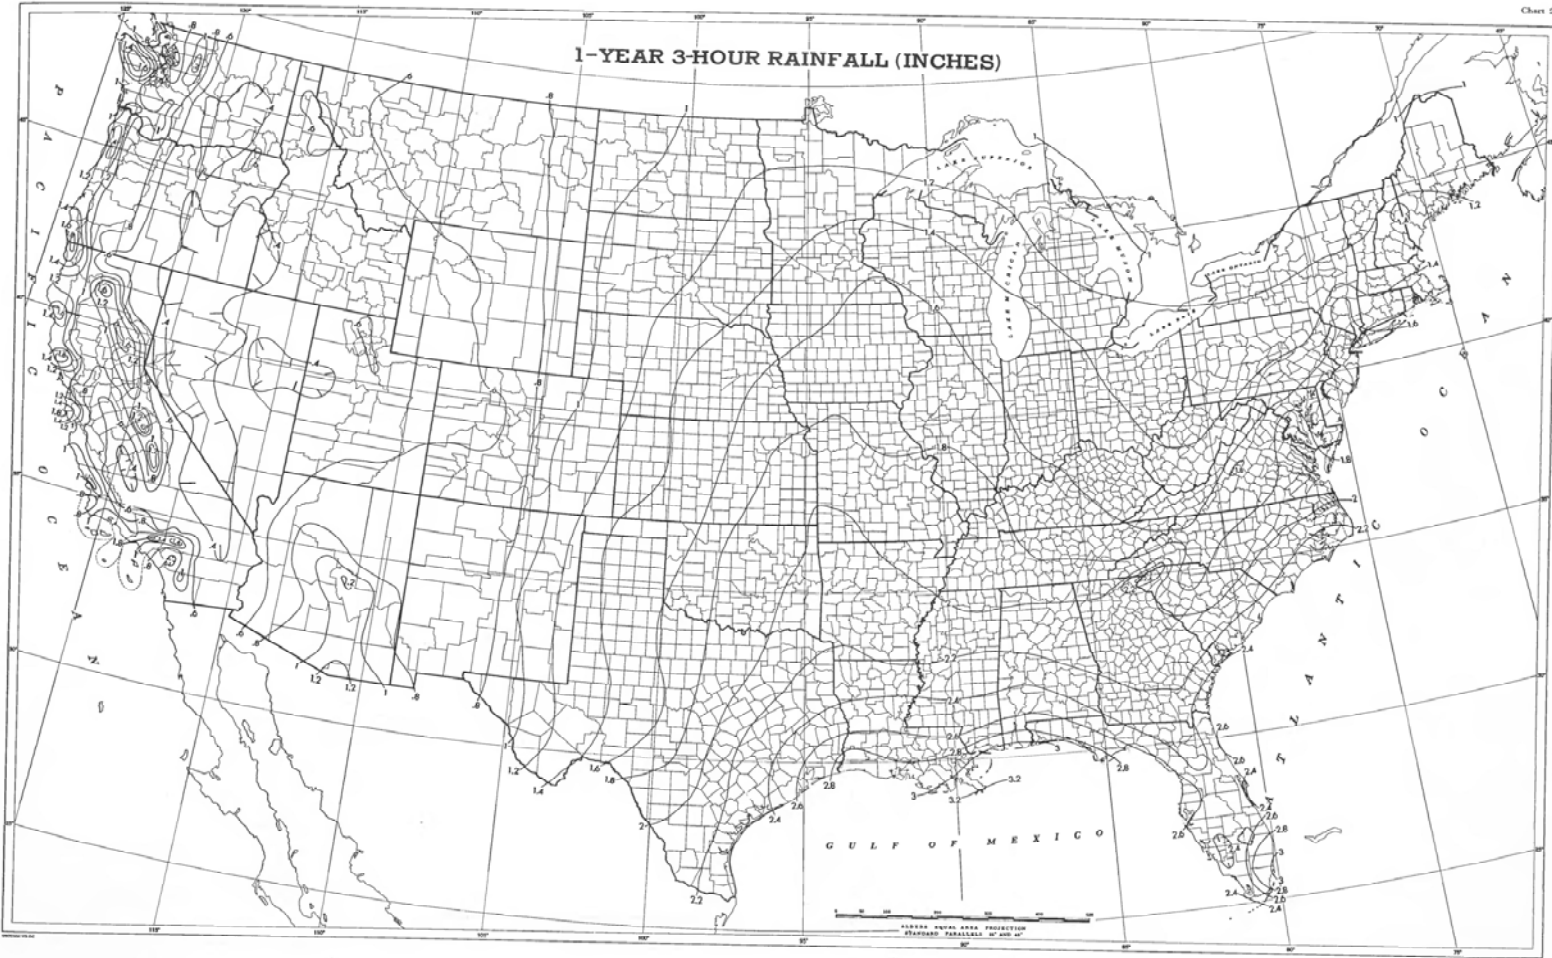

### 1-YEAR 3-HOUR RAINFALL (INCHES)