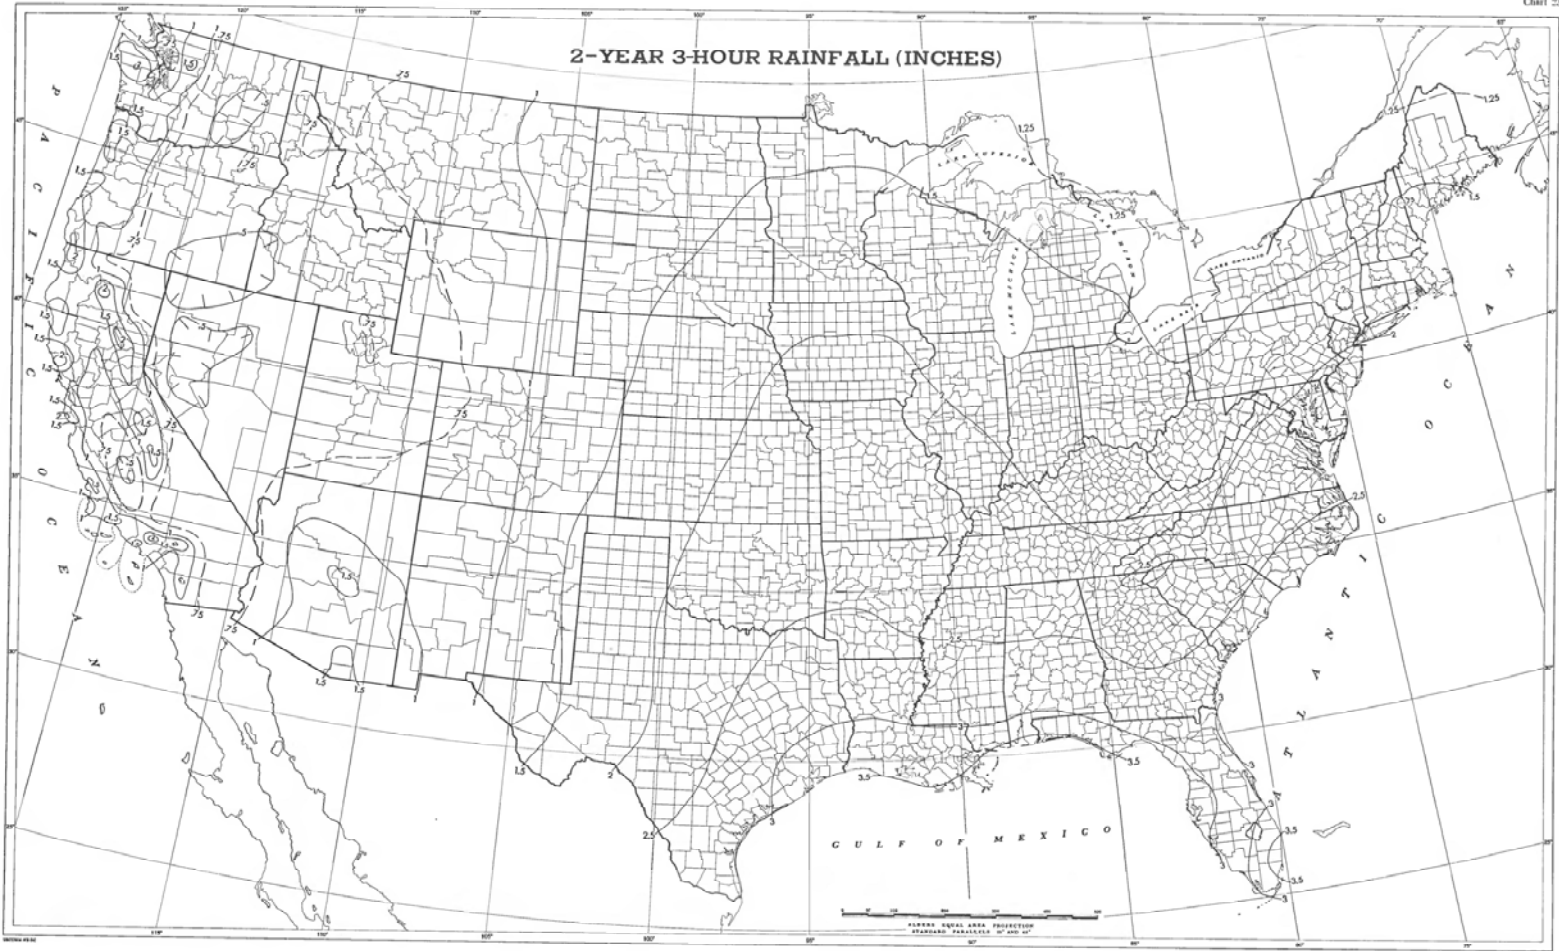

### 1-YEAR 3-HOUR RAINFALL (INCHES)

### 5-YEAR 3-HOUR RAINFALL (INCHES)