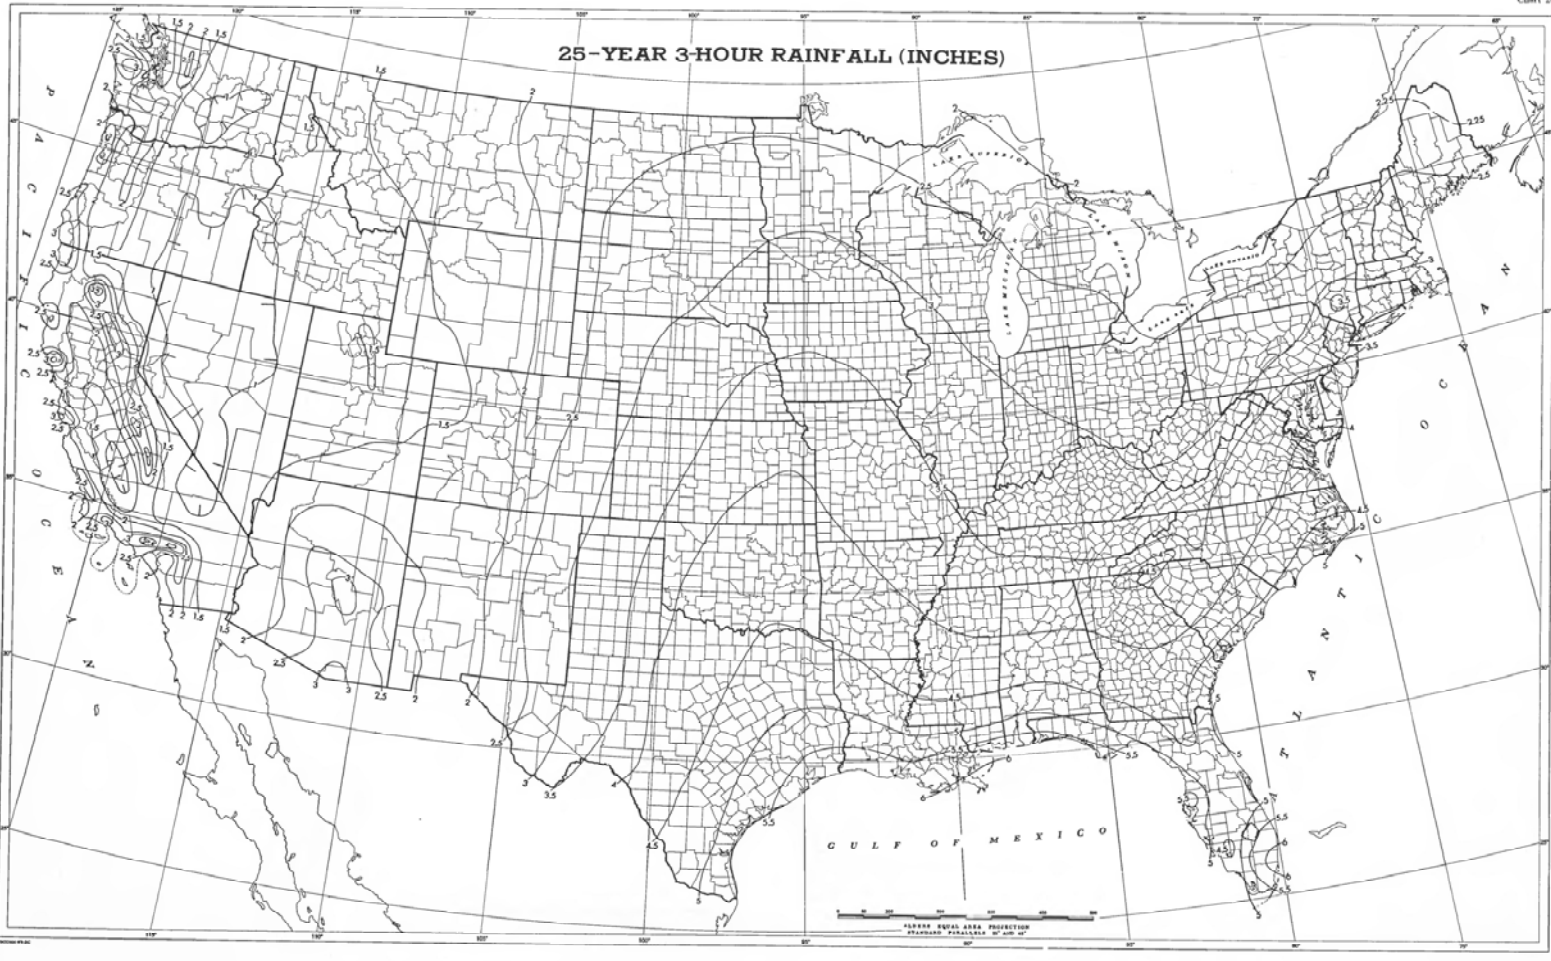

25-YEAR 3-HOUR RAINFALL (INCHES)