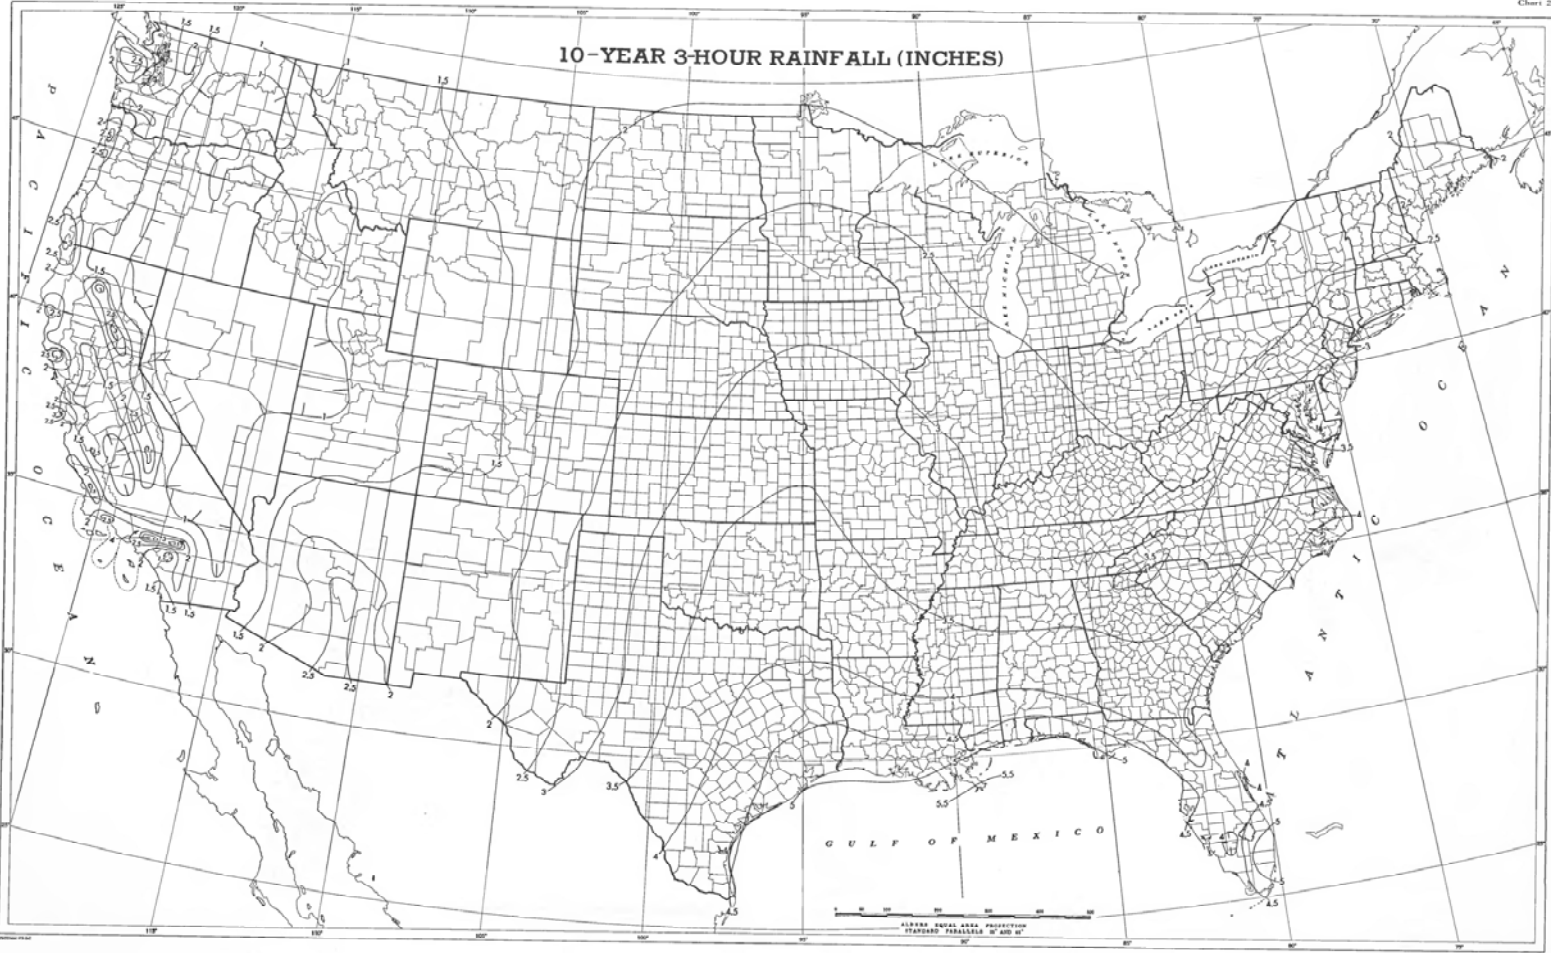

10-YEAR 3-HOUR RAINFALL (INCHES)